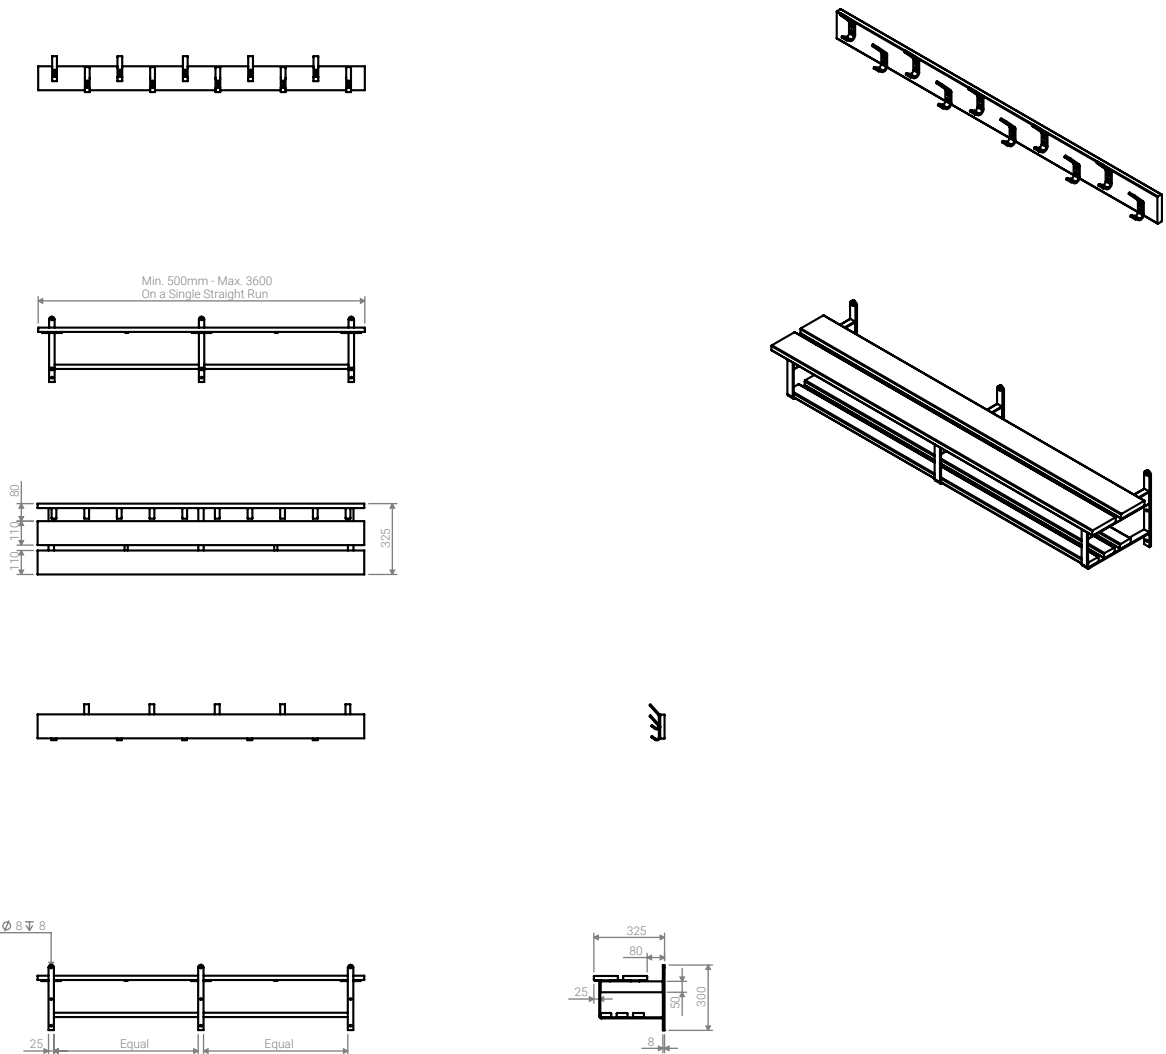

Data Sheet

Unit Description	A Cantilever Unit Without Shoe Tray (Check Fixing)
Category	Changing & Cloakroom Furniture
Sub Category	Wall Units
Notes	Unless otherwise specified dimensions are in millimetres (mm)