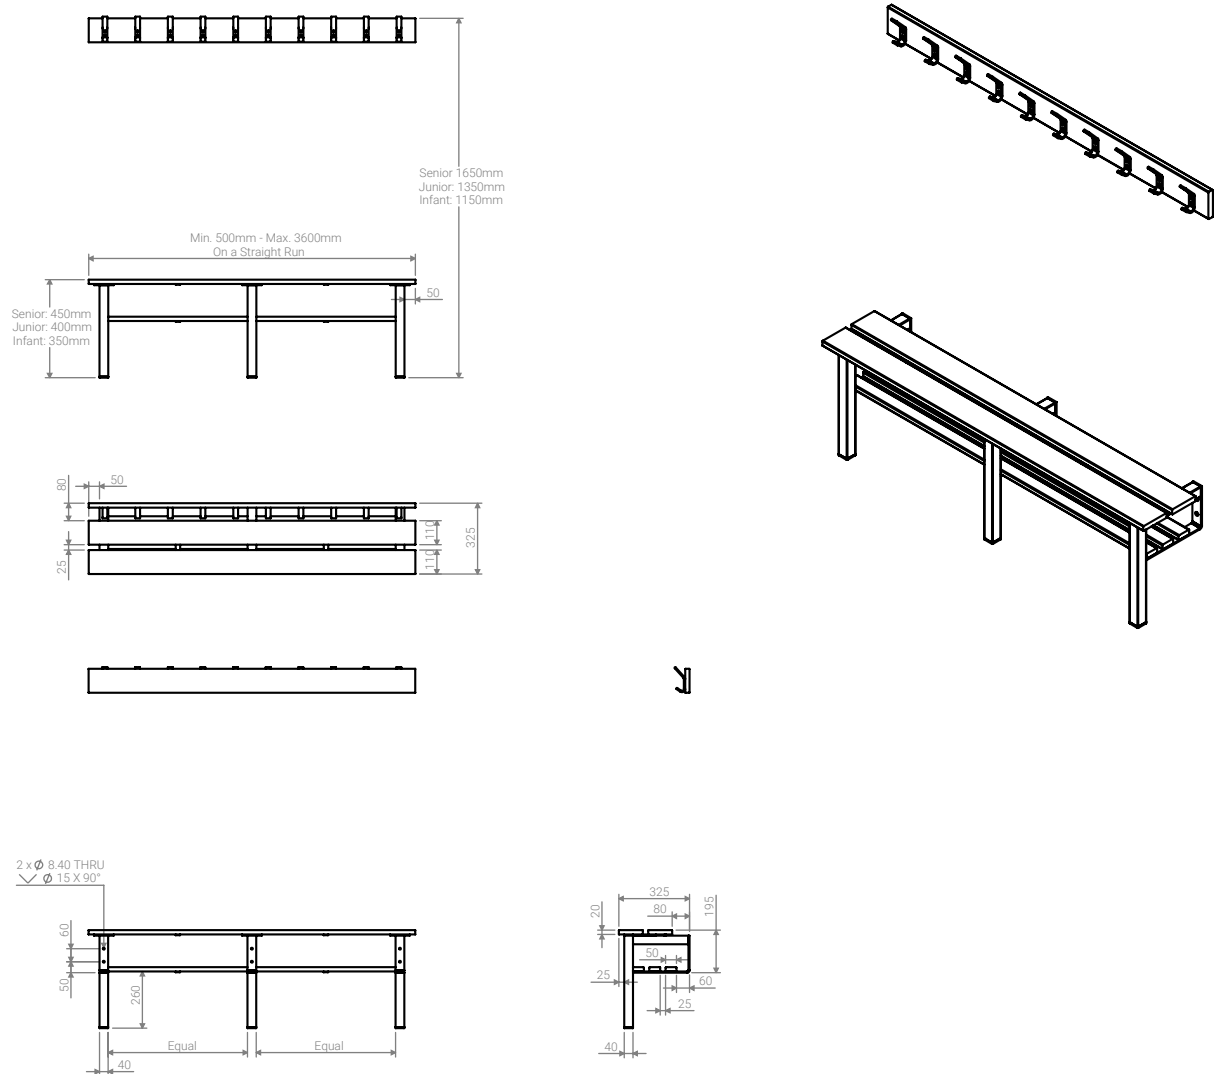

WA(325)

Data Sheet

Unit Description	A Combination of WS (325) & WB
Category	Changing & Cloakroom Furniture
Sub Category	Wall Units
Notes	Unless otherwise specified dimensions are in millimetres (mm)

Established 1962
Registered in England and Wales
Company Number: 9089238
VAT reg. No: 158 2507 59