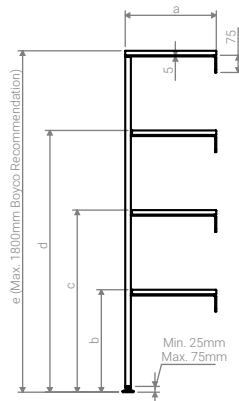

E4(L)

Data Sheet

Unit Description	4-Tier Fixed Heavy Duty Shelving Unit
Category	Fixed & Adjustable Shelving Systems
Sub Category	Fixed Shelving
Notes	Unless otherwise specified dimensions are in millimetres (mm)