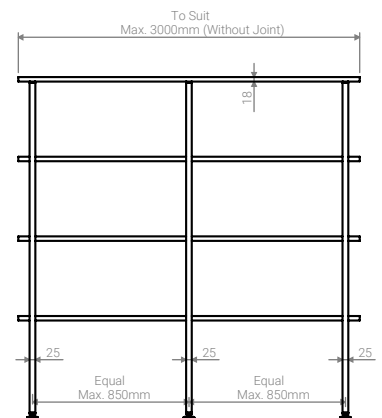

E4(L)

Data Sheet

Unit Description	4-Tier Fixed Heavy Duty Shelving Unit
Category	Fixed & Adjustable Shelving Systems
Sub Category	Fixed Shelving
Notes	Unless otherwise specified dimensions are in millimetres (mm)