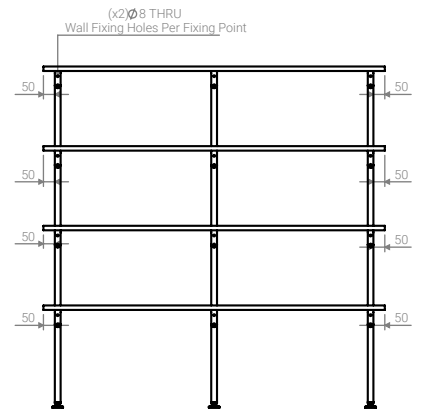

E4(L)

Data Sheet

Unit Description	4-Tier Fixed Heavy Duty Shelving Unit
Category	Fixed & Adjustable Shelving Systems
Sub Category	Fixed Shelving
Notes	Unless otherwise specified dimensions are in millimetres (mm)